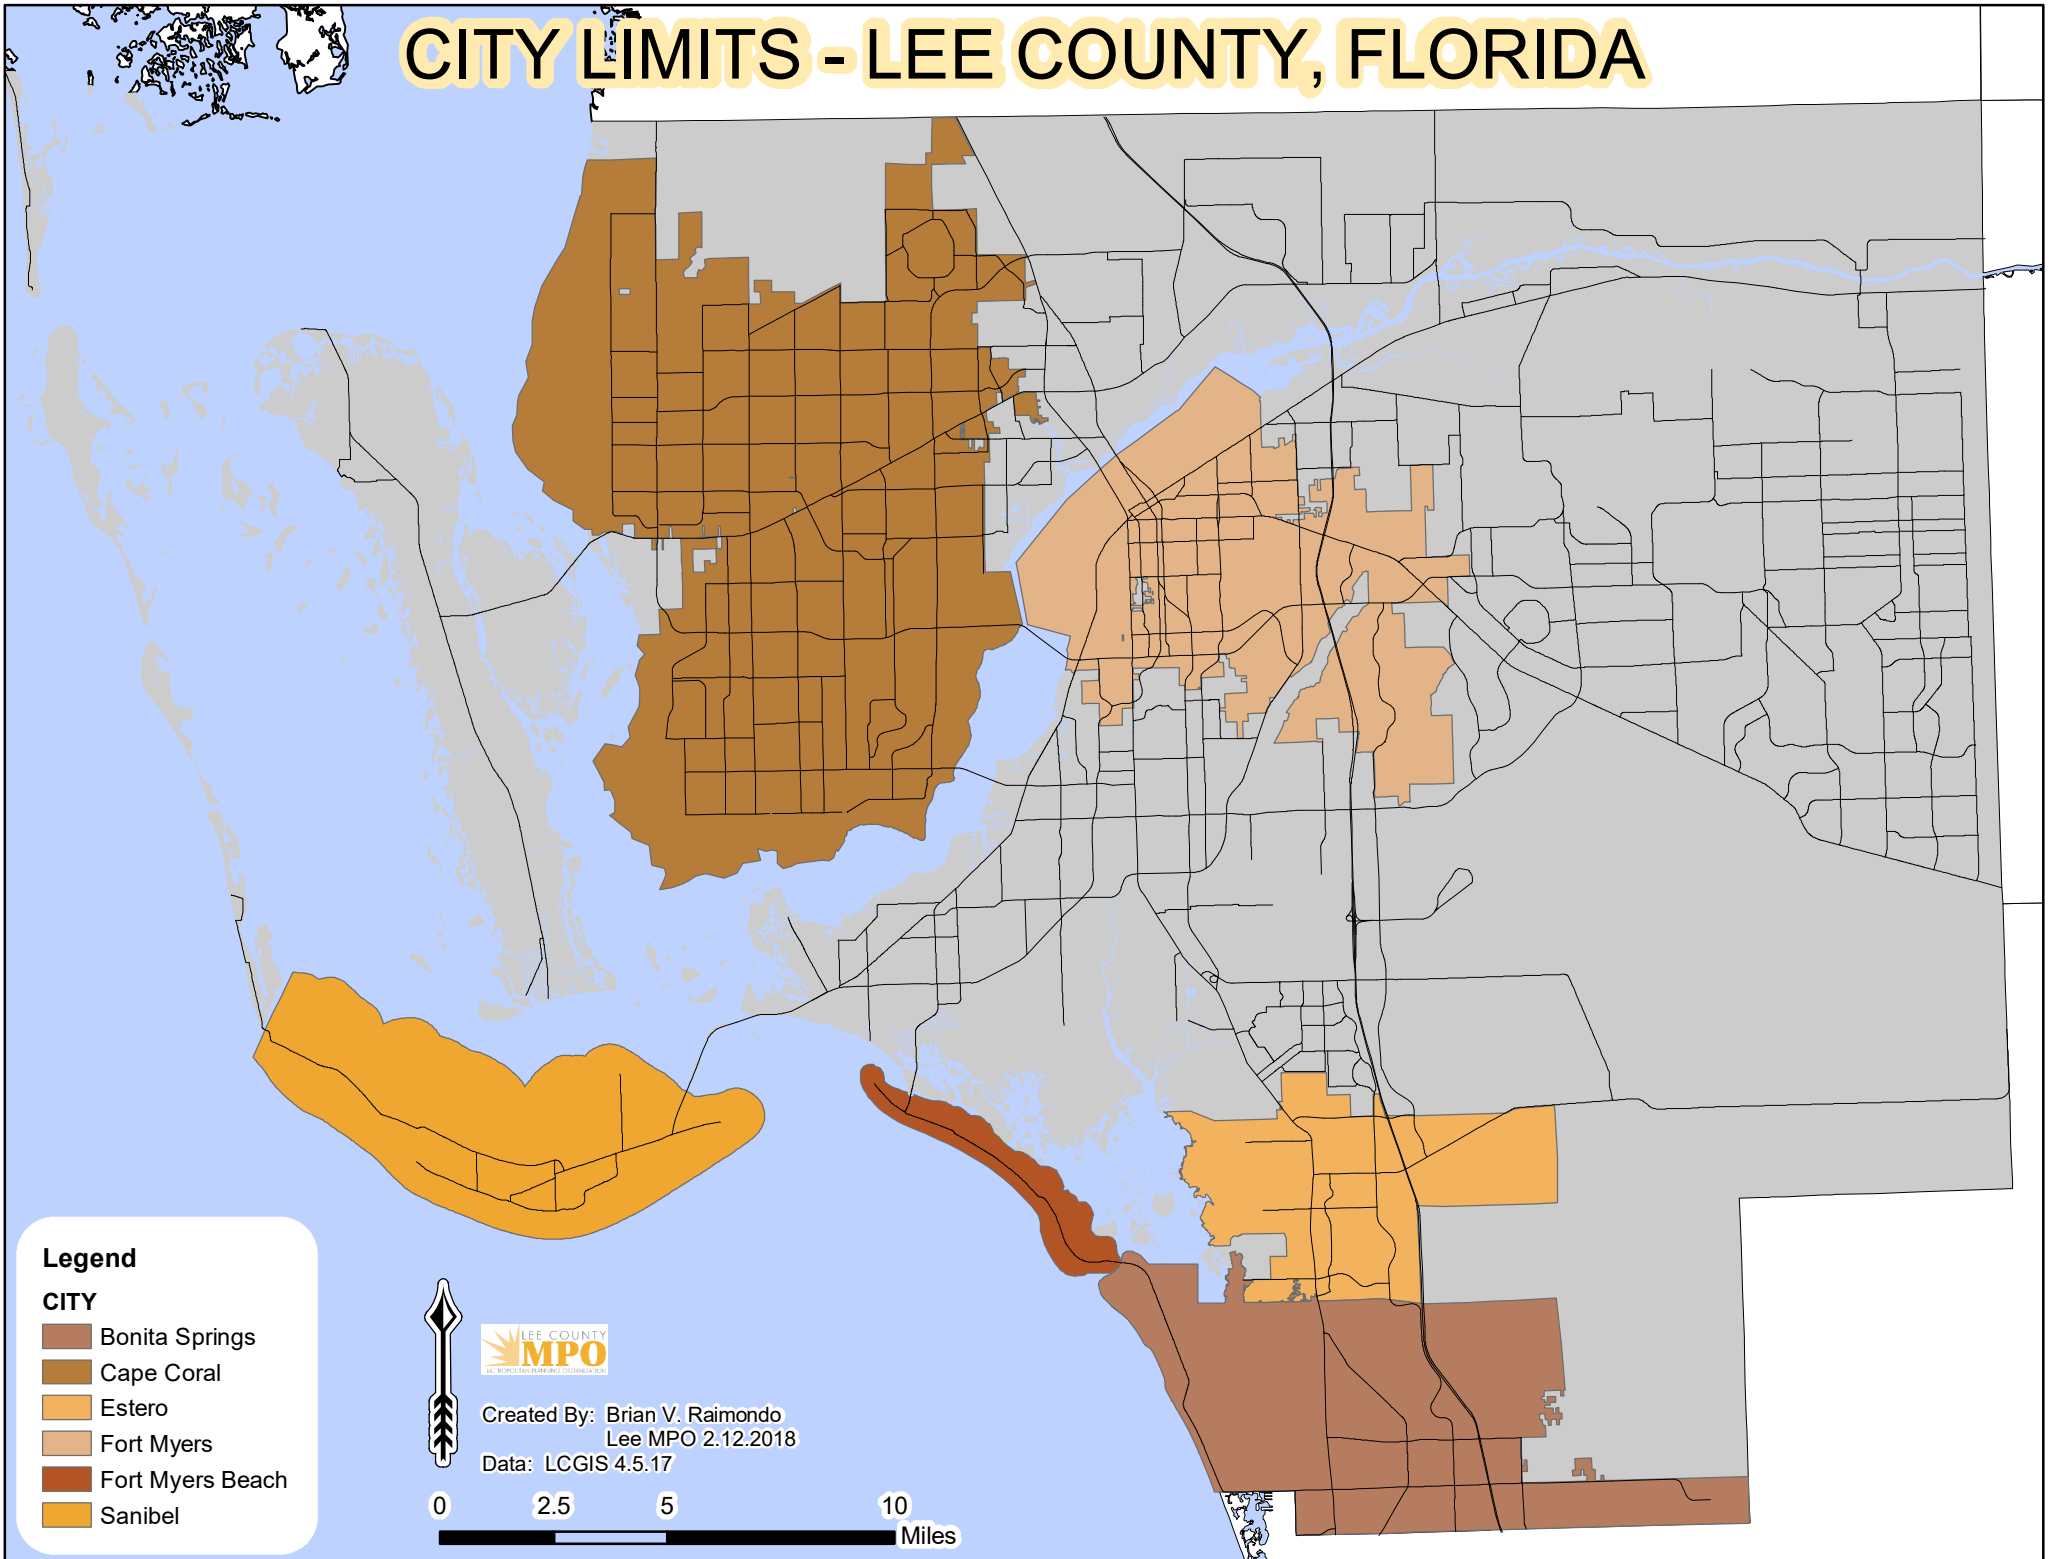

CITY LIMITS - LEE COUNTY, FLORIDA

- Legend**
- CITY**
- Bonita Springs
 - Cape Coral
 - Estero
 - Fort Myers
 - Fort Myers Beach
 - Sanibel

Created By: Brian V. Raimondo
Lee MPO 2.12.2018
Data: LCGIS 4.5.17