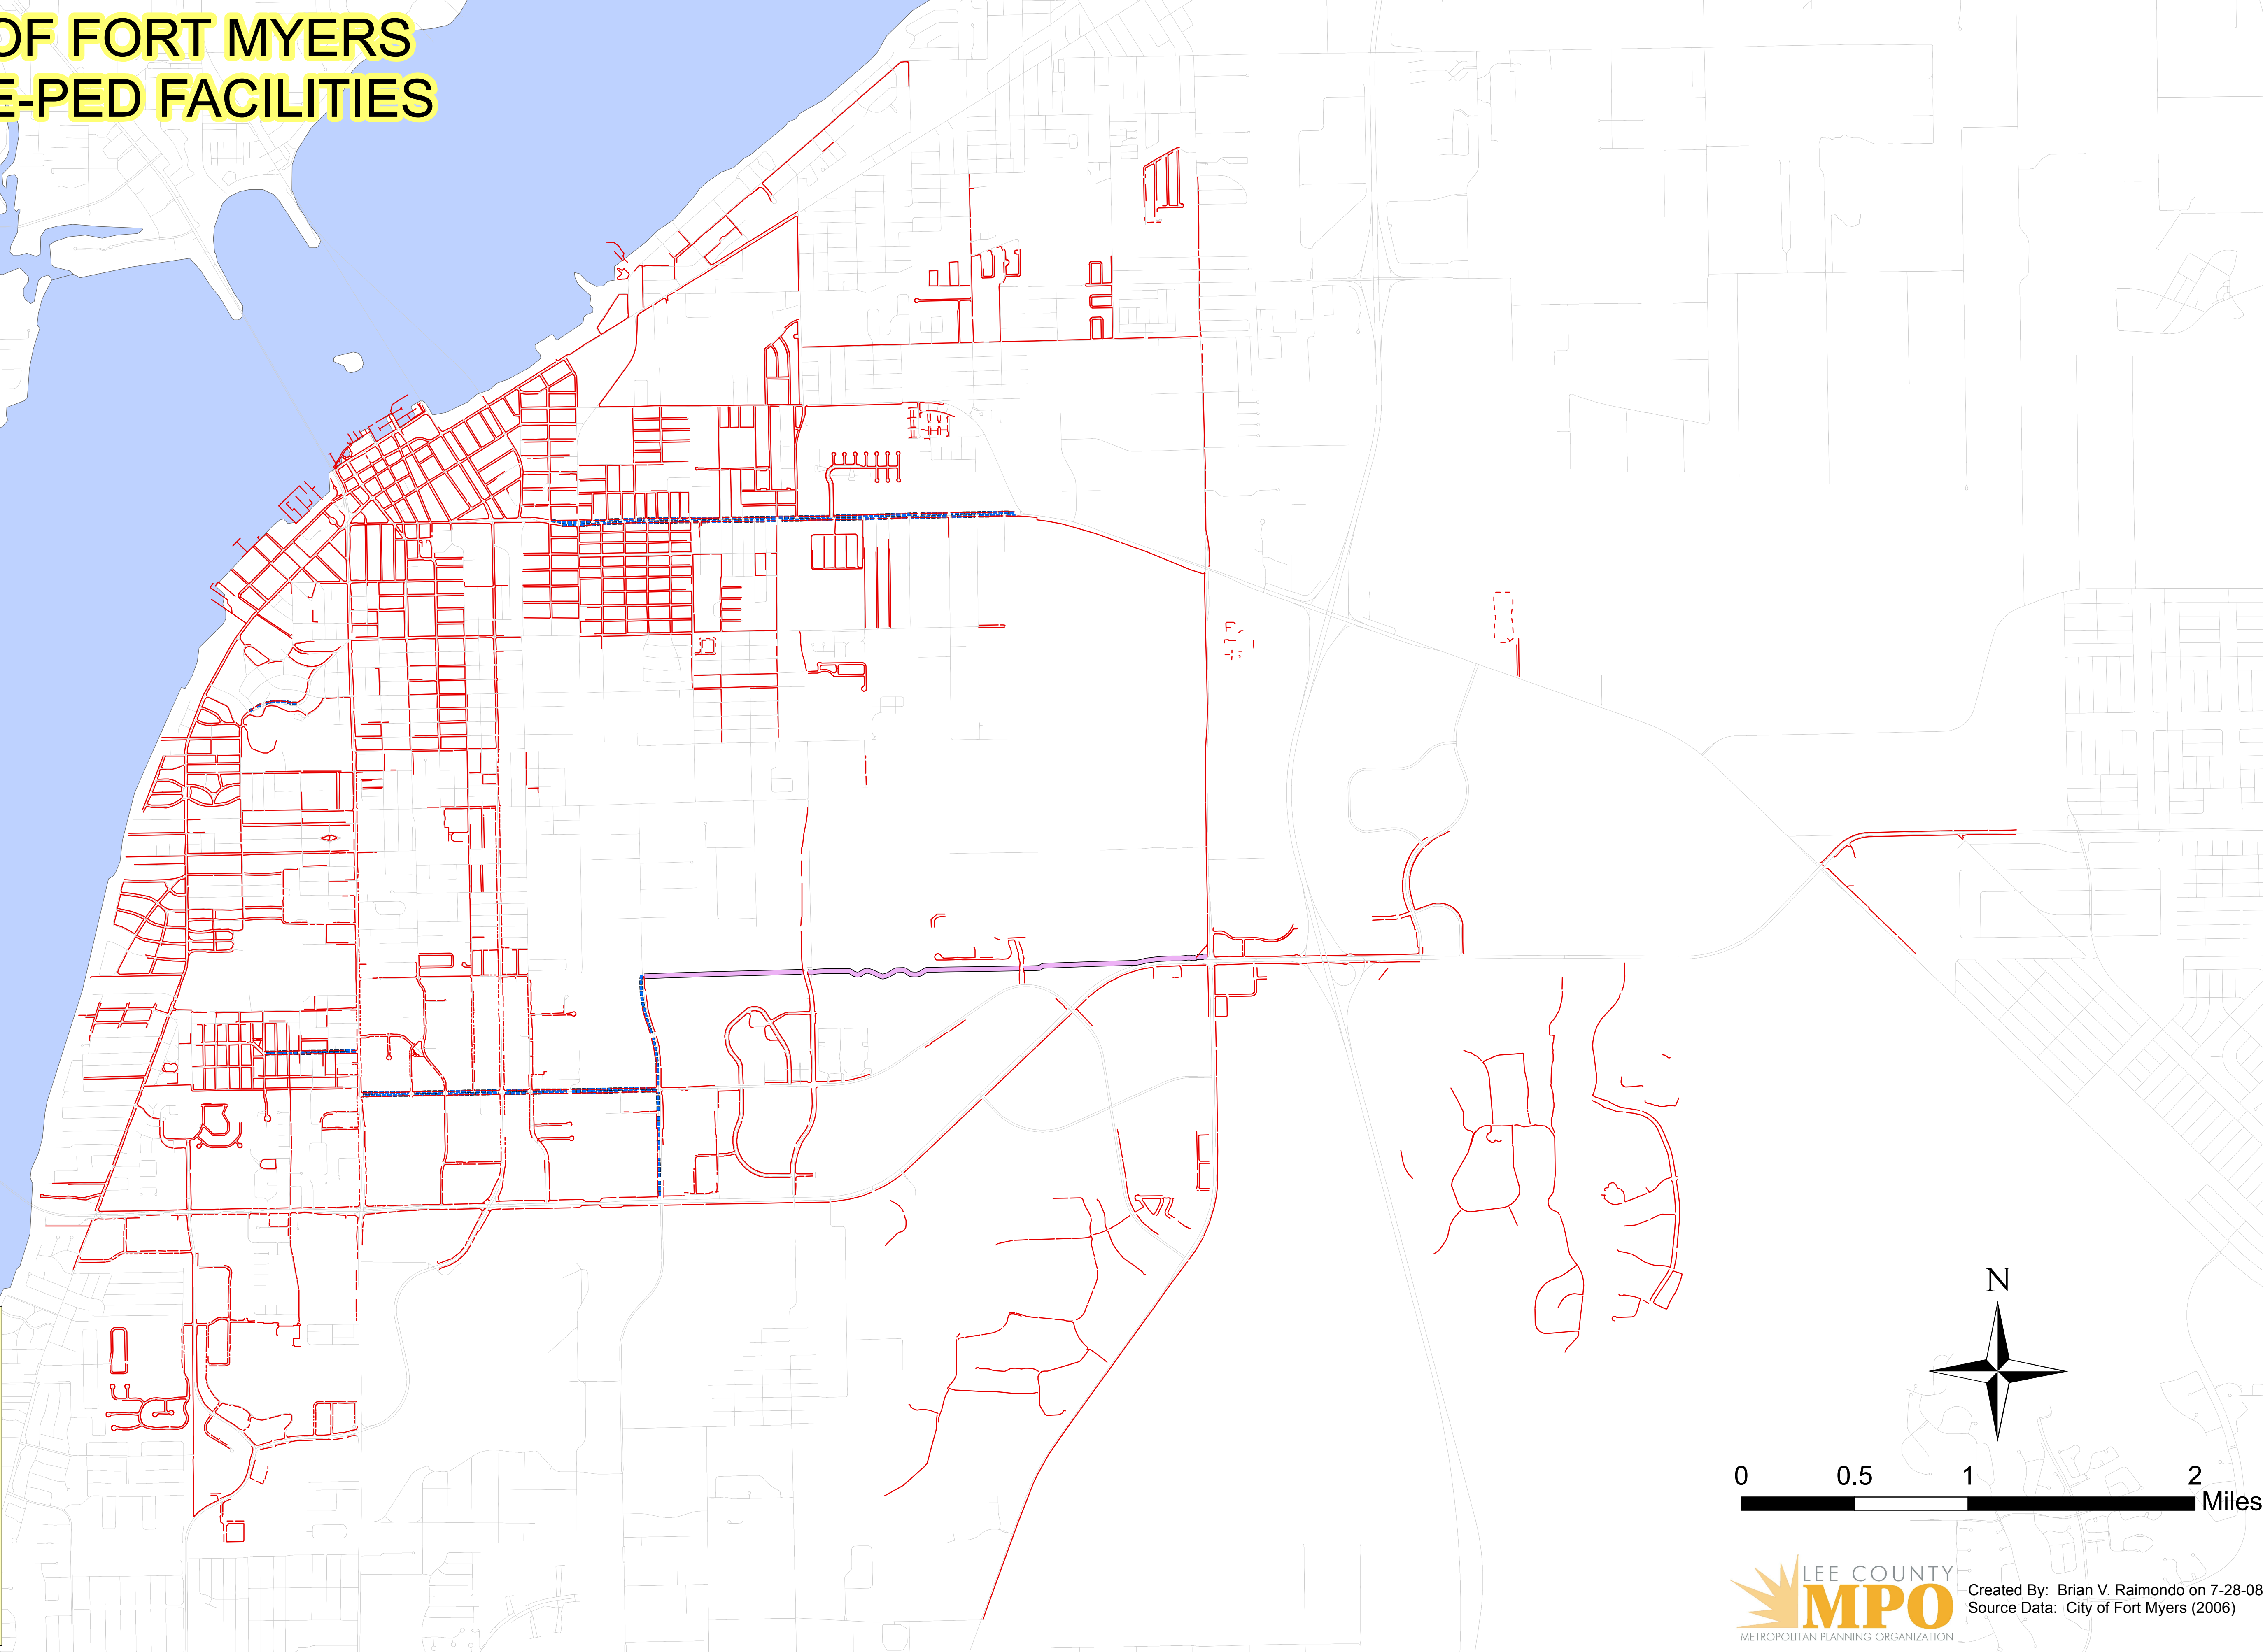

DRAFT CITY OF FORT MYERS EXISTING BIKE-PED FACILITIES

Legend

- Sidewalk
- Bike Lane
- Bike Path
- Road Centerline

N

0 0.5 1 2 Miles

LEE COUNTY
MPO
METROPOLITAN PLANNING ORGANIZATION

Created By: Brian V. Raimondo on 7-28-08
Source Data: City of Fort Myers (2006)