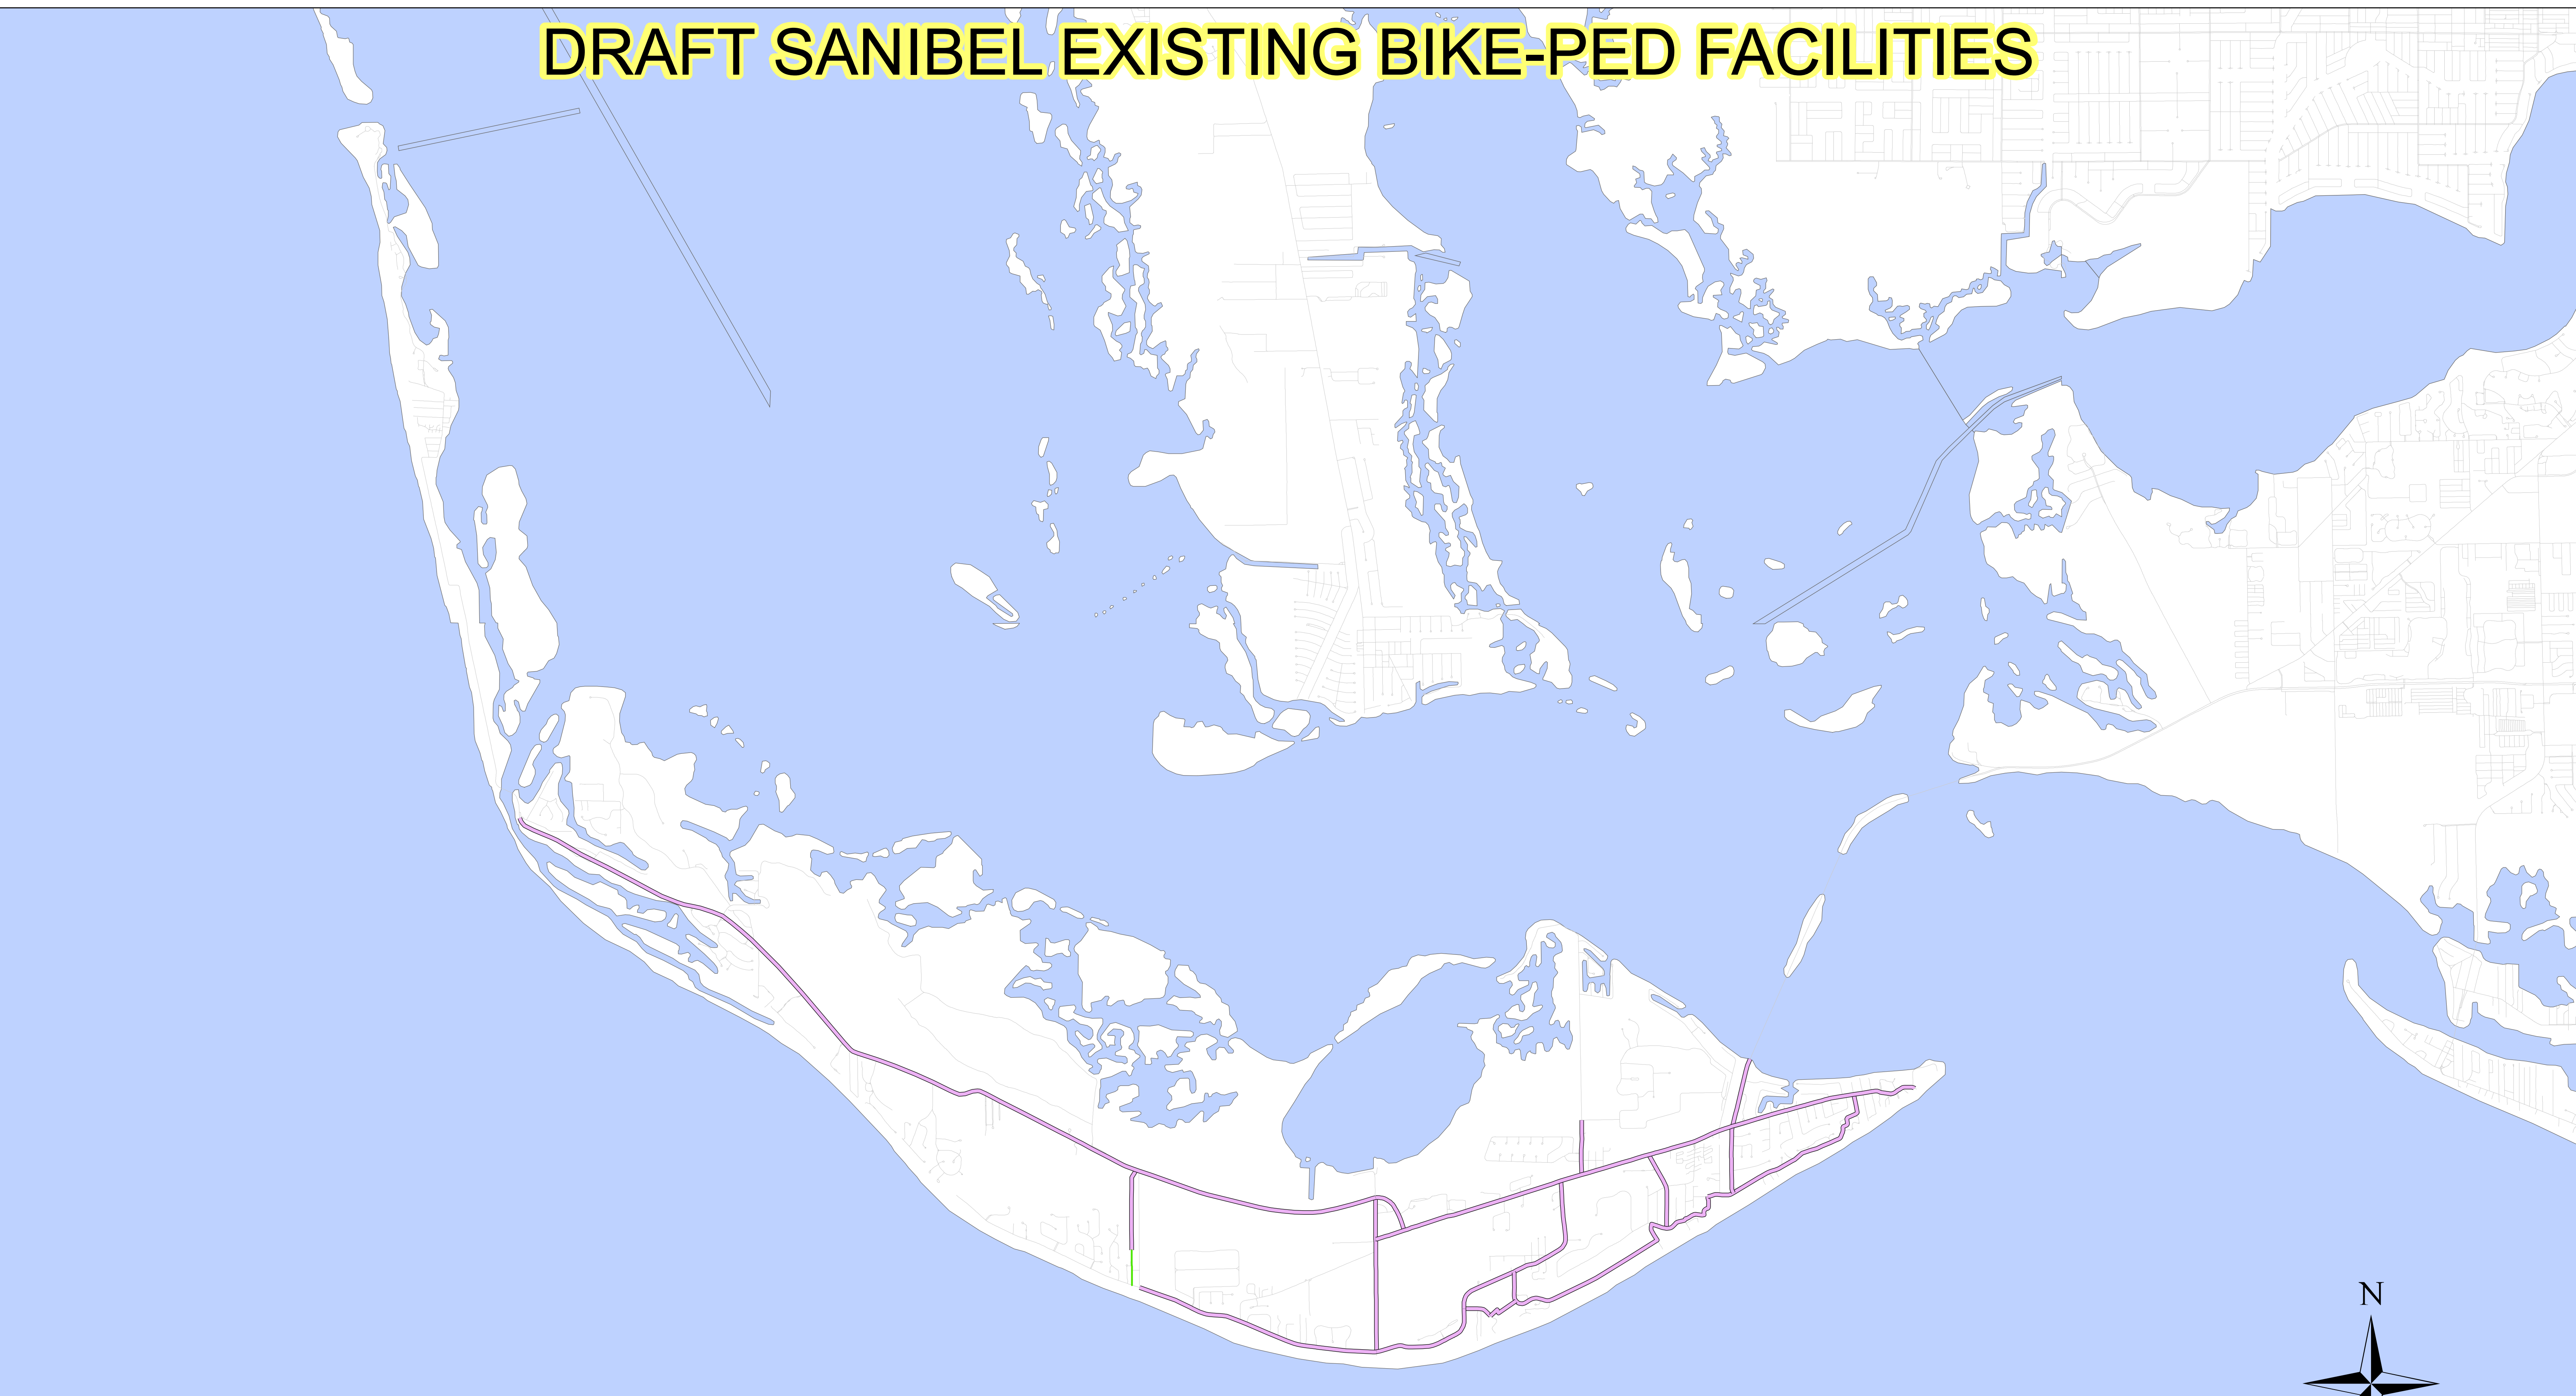

DRAFT SANIBEL EXISTING BIKE-PED FACILITIES

Legend

- S Paved Shoulders
- S Pathways
- Road Centerline

Created By: Brian V. Raimondo on 7-28-08
Source Data: Lee MPO