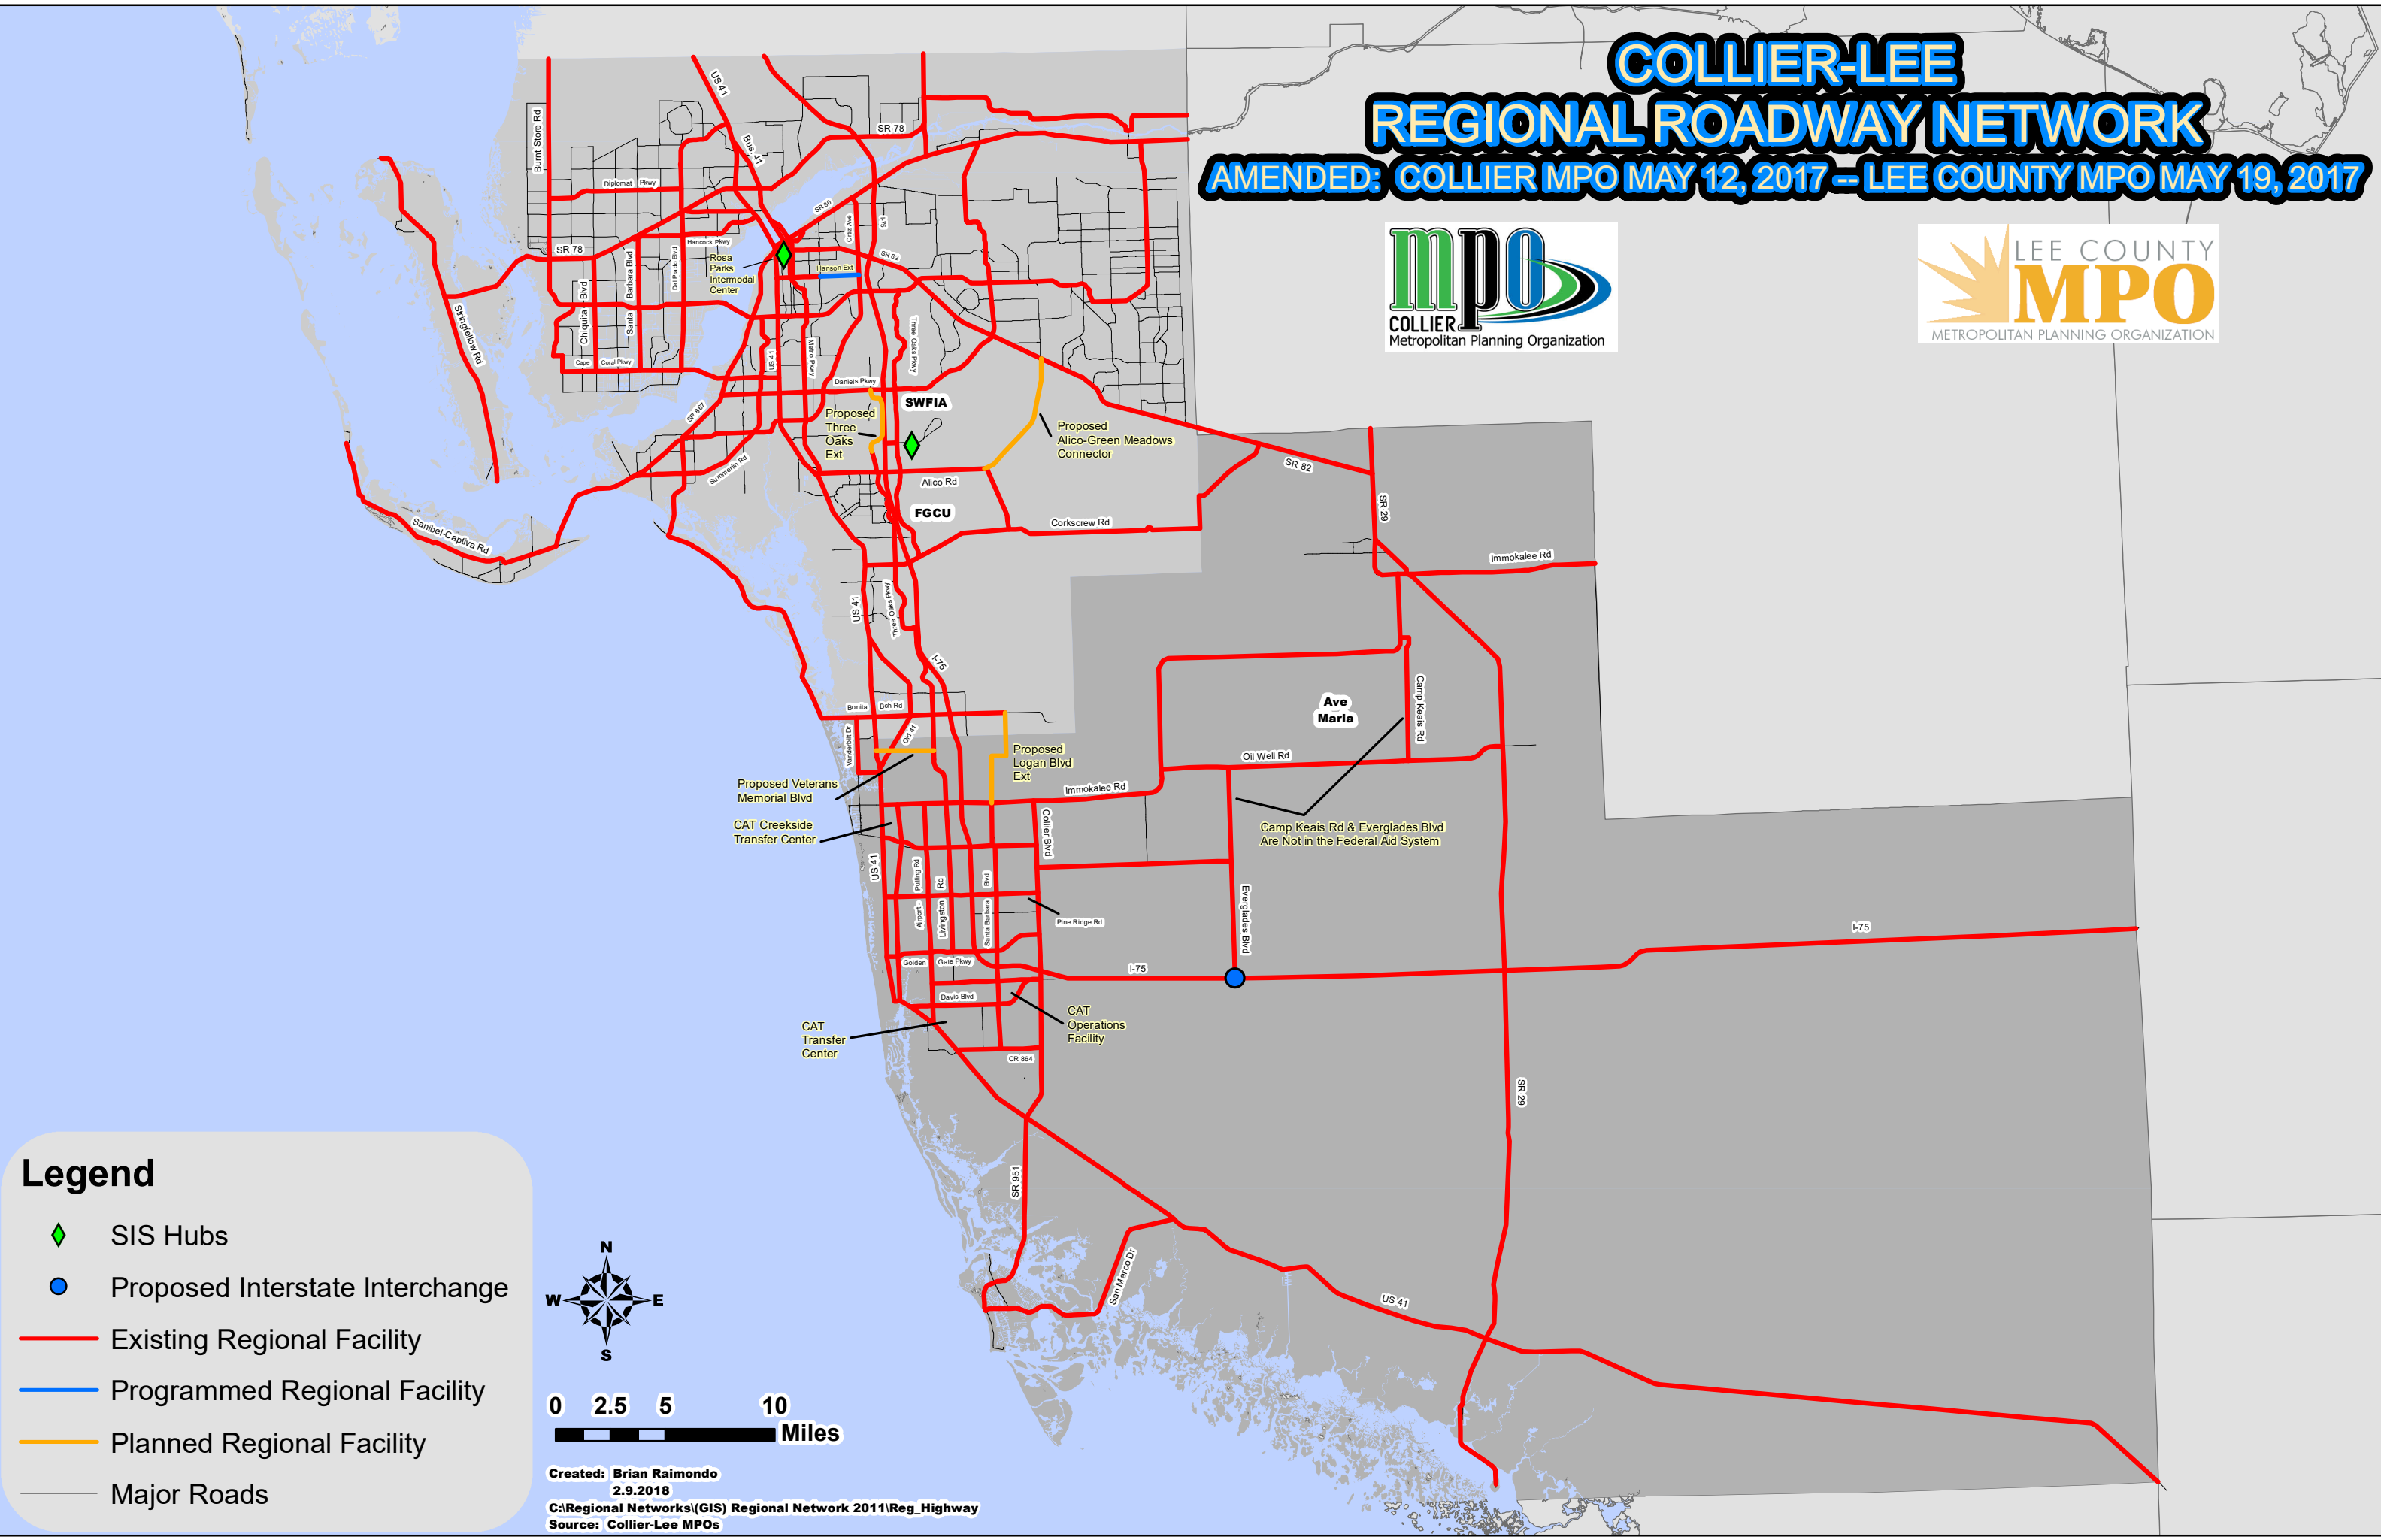

COLLIER-LEE REGIONAL ROADWAY NETWORK

AMENDED: COLLIER MPO MAY 12, 2017 – LEE COUNTY MPO MAY 19, 2017

Legend

- SIS Hubs
- Proposed Interstate Interchange
- Existing Regional Facility
- Programmed Regional Facility
- Planned Regional Facility
- Major Roads

Created: Brian Raimondo
2.9.2018
C:\Regional Networks\GIS Regional Network 2011\Reg_Highway
Source: Collier-Lee MPOs